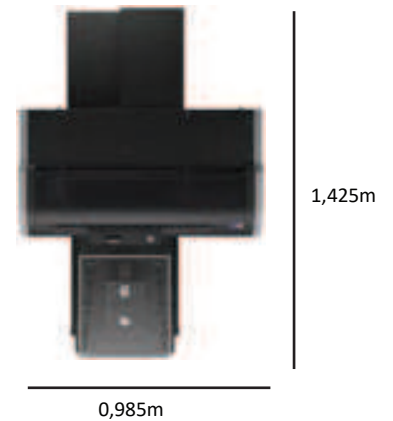

Dimensi & Berat

Berat: Maksimal 82kg

© 2018 Epson Singapore Pte Ltd. All Rights Reserved. Reproduction in part or in whole, without the written permission from Epson, is strictly prohibited. EPSON and EXCEED YOUR VISION are registered trademarks of Seiko Epson Corporation. All other product names and other company names used herein are for identification purposes only and are the trademarks or registered trademarks of their respective owners. Epson disclaims any and all rights in those marks. Print samples shown are simulations only. Specifications and product availability are subject to change without notice and may vary between countries. Please check with local Epson offices for more information.